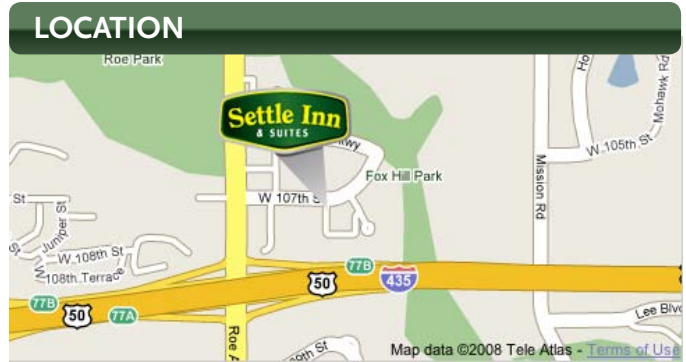

OVERLAND PARK, KANSAS

4401 West 107th Street
Overland Park, KS 66207
Phone: 913-381-5700
Toll-free reservations: 800-677-3060
E-mail: opsettleinn@sbcglobal.net

• **FREE CONTINENTAL BREAKFAST**

• **KIDS STAY FREE**

• **FREE LOCAL CALLS**

• **FREE WIRELESS INTERNET**